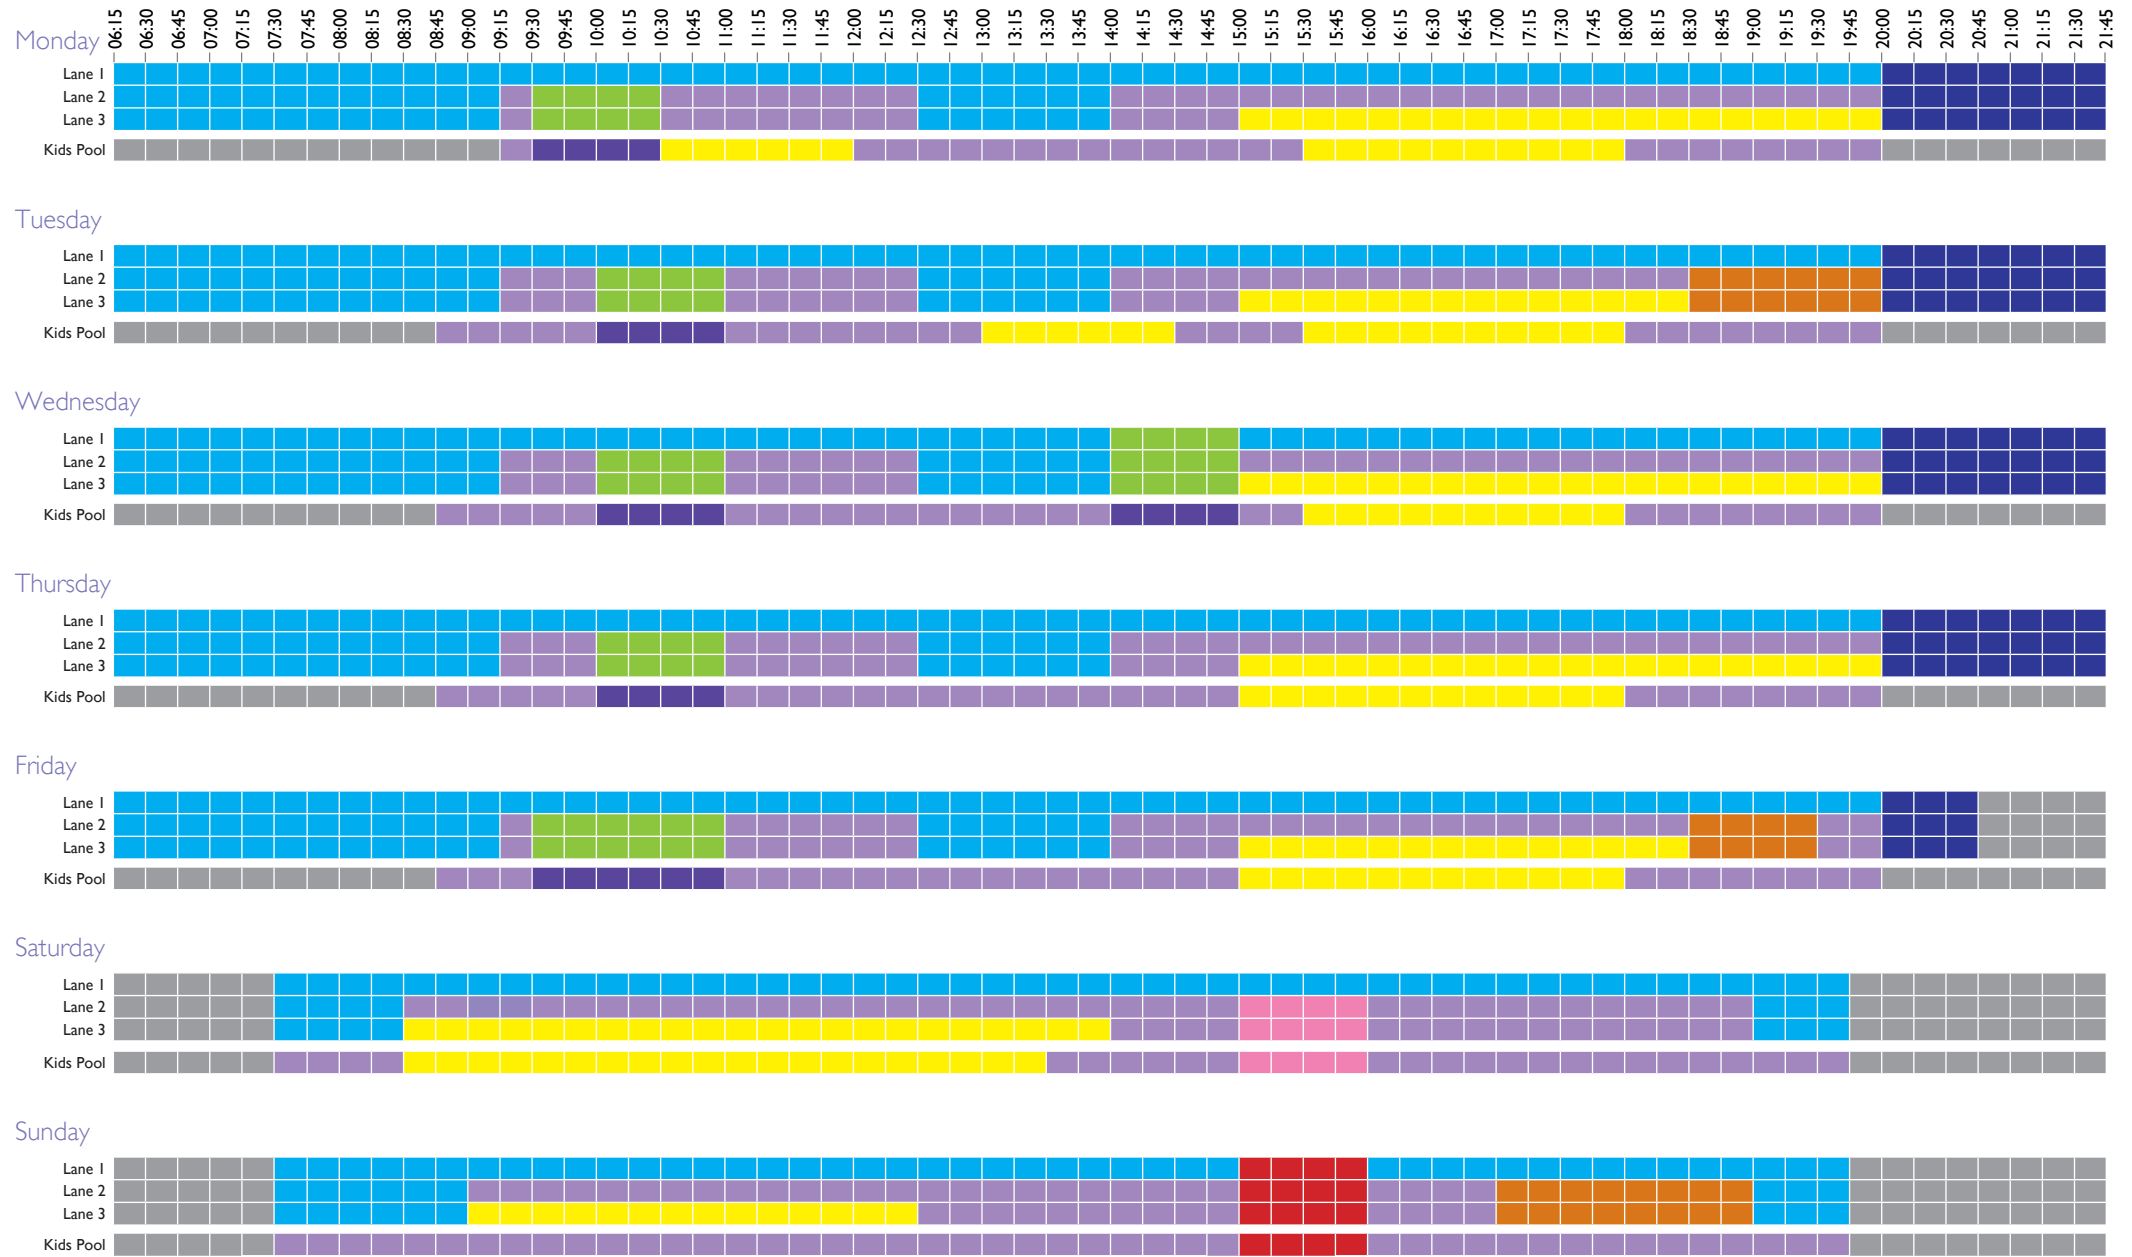

Swimming Pool Timetable

Key ■ Lane Swimming ■ Lane Swimming Adult only ■ General Swim ■ Aqua ■ Group Lessons ■ Development Squad ■ InflatablesFun ■ Fun Time Floats ■ Parent & Baby Splash Time ■ Pool Closed